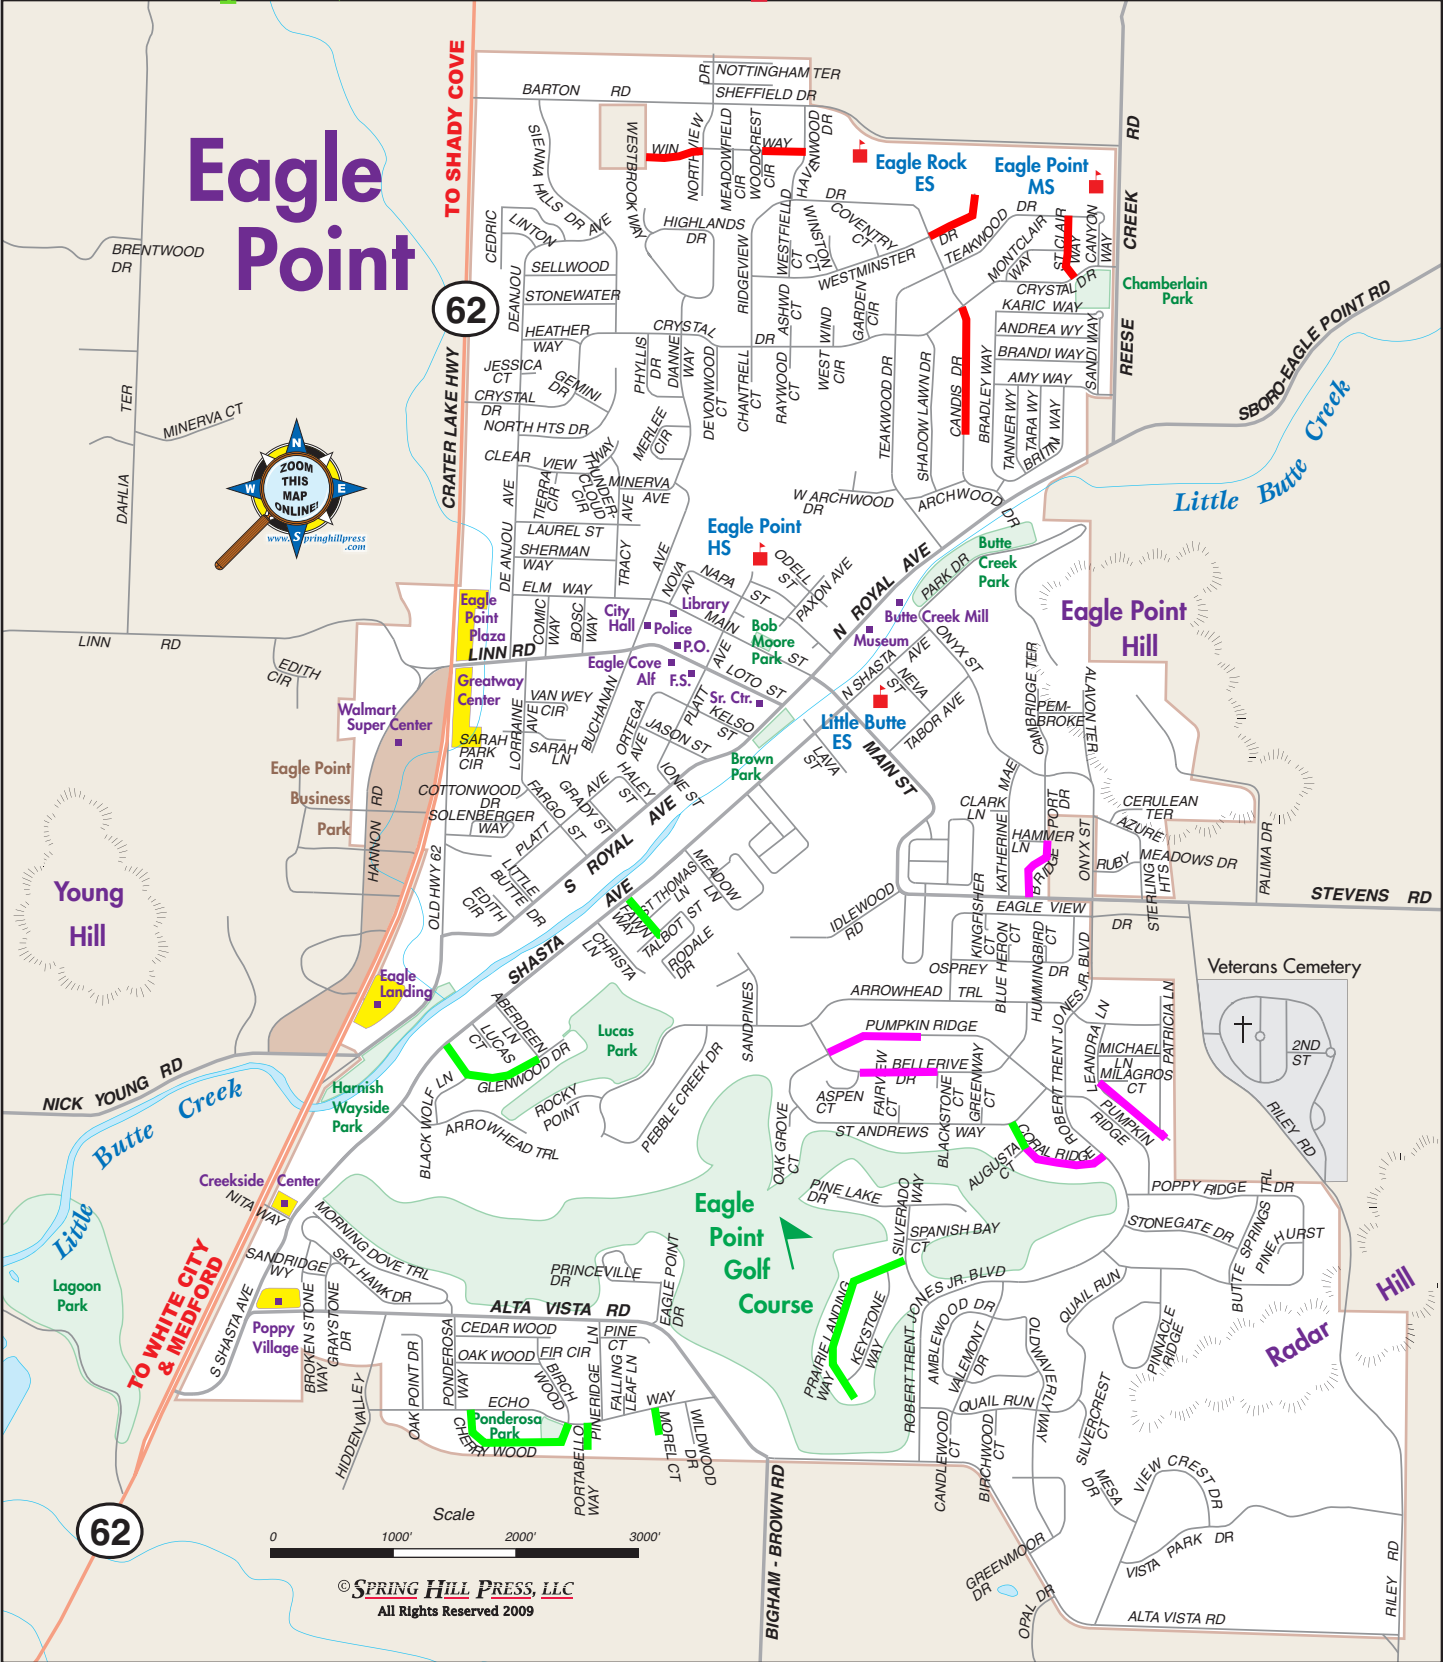

# Eagle Point

TO SHADY COVE

62

62

62

© SPRING HILL PRESS, LLC  
All Rights Reserved 2009

Young Hill

Eagle Point Hill

Radar Hill

Eagle Point Golf Course

Little Butte Creek

Little Butte Creek

STEVENS RD

BIGHAM - BROWN RD

TO WHITE CITY & MEDFORD

Chamberlain Park

Walmart Super Center

Eagle Point Business Park

Creekside Center

Poppy Village

ECHO Ponderosa Park

Lucas Park

Harnish Wayside Park

Brown Park

SHASTA AVE

CRATER LAKE HWY

Veterans Cemetery

Hammer Ln

Clark Ln

Hammer Ln

Hammer Ln

Hammer Ln